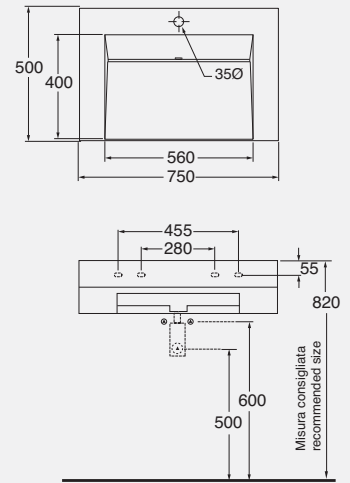

*ATT
Attacco orizzontale ad espansione per
applicazione sifoni SF/SFQ
Horizontal trap with expansion blockage/system for
applications siphon SF/ SFQ