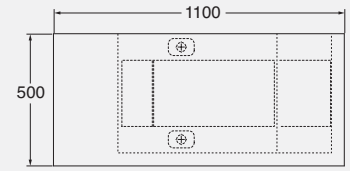

Mobile sospeso cm. 110 in rovere wengé
 con due cassetti lato destro
 cod. BISMOW 110/2C

DESCRIPTION

Wall-hung whitened oak furniture
 110 cm with two drawer on the right side
 cod. BISMOR 110/2C

Wall-hung wengé oak furniture 110 cm
 with two drawer on the right side
 cod. BISMOW 110/2C