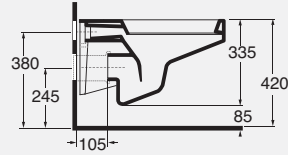

DESCRIZIONE
Vaso sospeso
cod. KON 100/SOSP - kg. 21,50

DESCRIPTION
Wall-hung w.c.
cod. KON 100/SOSP - kg. 21,50