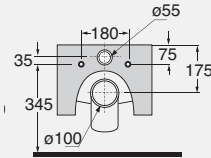

DESCRIZIONE
Vaso sospeso
cod. KON 100/SOSP - kg. 21,50

DESCRIPTION
Wall-hung w.c.
cod. KON 100/SOSP - kg. 21,50