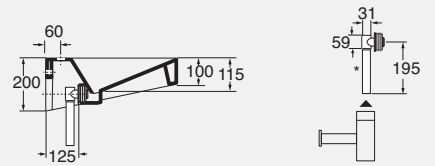

*ATT
Attacco orizzontale ad espansione per
applicazione sifoni SF/SFQ
Horizontal trap with expansion blockage/system
for applications siphon SF/ SFQ

DESCRIZIONE
Lavabo sospeso cm 50 monoforo
cod. KON 50 - kg. 17,50

Griglia nascondi foro di scarico
in acciaio lucidato
cod. KON GR27

Attacco orizzontale ad espansione
senza troppopieno
cod. ATT

Portasciugamani in acciaio lucidato
cod. KON PU/50

DESCRIPTION
Wall-hung one-hole washbasin 50 cm
cod. KON 50 - kg. 17,50

Polished steel cover-hole grill
cod. KON GR27

Horizontal trap with expansion
blockage-system without over-flow
cod. ATT

Polished steel towel holder
cod. KON PU/50

K-one

*ATT
Attacco orizzontale ad espansione per
applicazione sifoni SF/SFQ
Horizontal trap with expansion blockage/system for
applications siphon SF/ SFQ

DESCRIZIONE
Lavabo sospeso cm 65 monoforo
cod. KON 65 - kg. 23,50

Griglia nascondi foro di scarico
in acciaio lucidato
cod. KON GR42

Attacco orizzontale ad espansione
senza troppopieno
cod. ATT

Portasciugamani in acciaio lucidato
cod. KON PU/65

DESCRIPTION
Wall-hung one-hole washbasin 65 cm
cod. KON 65 - kg. 23,50

Polished steel cover-hole grill
cod. KON GR42

Horizontal trap with expansion
blockage-system without over-flow
cod. ATT

Polished steel towel holder
cod. KON PU/65

Disponibile nella finitura bianco lucido e nero lucido / Available white polish and black polish finish

*ATT
Attacco orizzontale ad espansione per
applicazione sifoni SF/SFQ
Horizontal trap with expansion blockage/system for
applications siphon SF/ SFQ

DESCRIZIONE
Lavabo sospeso cm 75 monoforo
cod. KON 75 - kg. 27,00

Griglia nascondi foro di scarico
in acciaio lucidato
cod. KON GR53

Attacco orizzontale ad espansione
senza troppopieno
cod. ATT