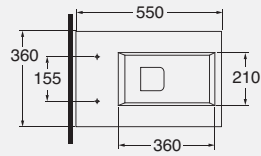

DESCRIZIONE
Vaso sospeso
cod. KON 100/SOSP - kg. 21,50

DESCRIPTION
Wall-hung w.c.
cod. KON 100/SOSP - kg. 21,50