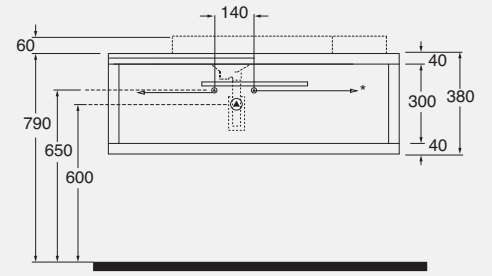

Mobile sospeso cm. 110 in rovere wengé
 con due cassetti lato destro
 cod. BISMOW 110/2C

DESCRIPTION

Wall-hung whitened oak furniture
 110 cm with two drawer on the right side
 cod. BISMOR 110/2C

Wall-hung wengé oak furniture 110 cm
 with two drawer on the right side
 cod. BISMOW 110/2C